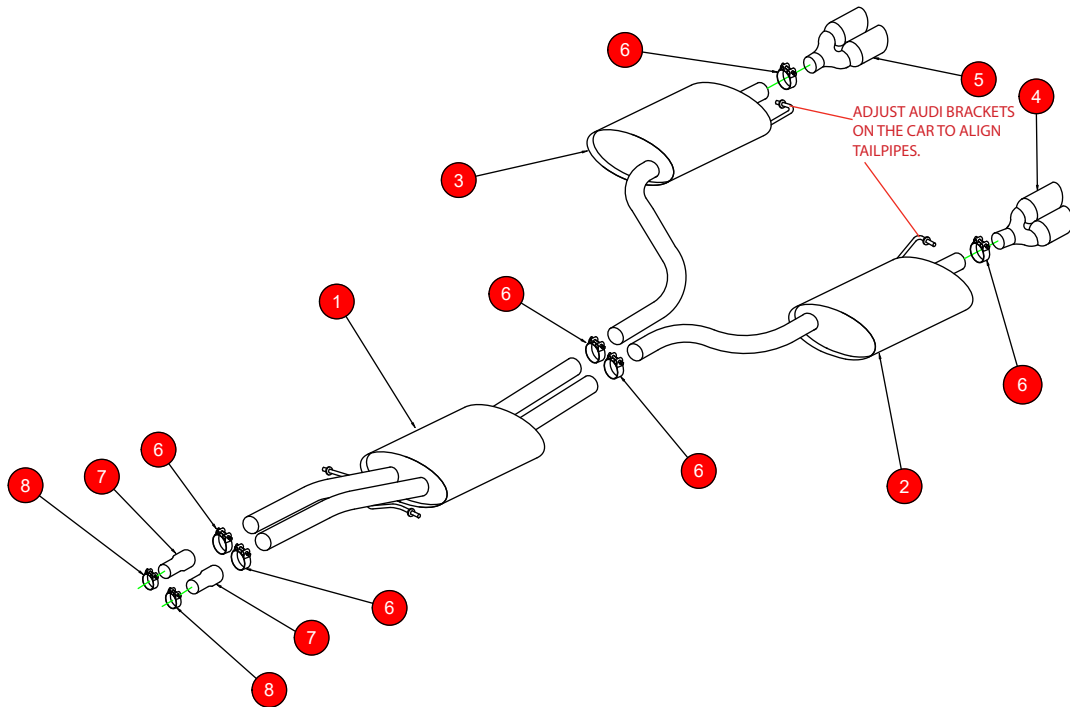

Case 6

CAR	Audi S4 3.0 supercharged V6 B8 / Audi S4 3.0 supercharged V6 B8.5	PART NO.	SAU044
YEAR	2009-2012 / 2012-2016	FIT KITS	197 FK
NOTES	Where not supplied use original fittings	FEATURES	Pipe diameter:- 63.5mm/2.5"

NO.	PART NO.	DESCRIPTION	QTY
1	659AU	Centre Silencer	1
2	660AU	L/H Rear Silencer	1
3	661AU	R/H Rear Silencer	1
4	560AU64	L/H Twin 90mm Daytona Trim	1
5	561AU64	R/H Twin 90mm Daytona Trim	1
Fit Kit			
6	Z016.10064	65mm H/D Clamp	6
7	AD58	Adaptor	2
8	Z016.10004	55-59mm Clamp	2

E-MARK	N/A
DATE	28/03/2022
ISSUE	05
AUTHORISED	S Shipley

NOTE: ENSURE SCORPION SYSTEM IS CLEAR OF MOVING PARTS AND ALL ORIGINAL FUNCTIONS WORK CORRECTLY.

Checked By _____